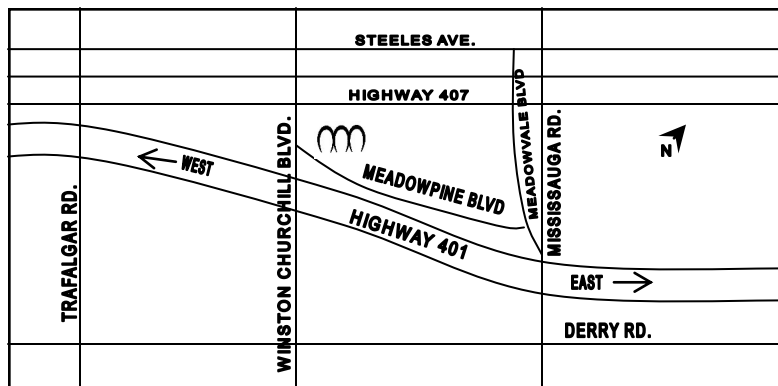

Meadowlarke Stables Inc.

Birthday Party Information

HOW TO FIND US

Meadowlarke Stables is located in Mississauga at Winston Churchill Blvd. and Hwy 401. We are located 1 light north of the 401 on Meadowpine Blvd.

2800 Meadowpine Blvd., Mississauga, Ontario L6Y 5J1

Rain or Shine

WHAT TO WEAR

Dress appropriately for the weather!!! Jeans or Track Pants are recommended - stay away from dresses, skirts or shorts. Party participants need to wear closed toed shoes, running shoes or boots are fine - sandals or Crocs can not be worn. If you are attending a party in the winter months be sure to dress in layers, although the party will be indoors, the riding arena's are not heated.

ARRIVING FOR YOUR PARTY

When you arrive for your party at Meadowlarke Stables, please follow the driveway to the left and drive around to the back of the barn, this is where the party room is located.

The Party starts promptly at 12:30, we recommend arriving a few minutes early to get yourselves settled. The Party Host will meet you in the Party Room at 12:30.